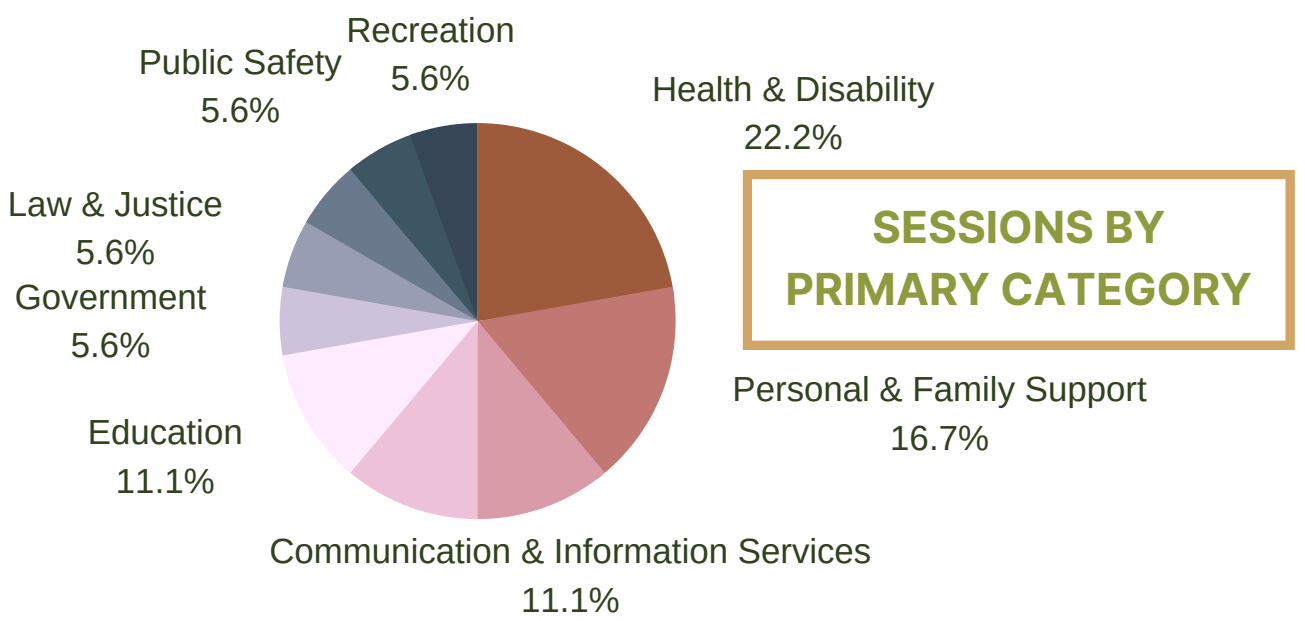

## WHAT ARE OUR COMMUNITY NEEDS?

686 SESSIONS 1 JULY 2021 - 30 JUNE 2022

### TOP 25 LANDING PAGES