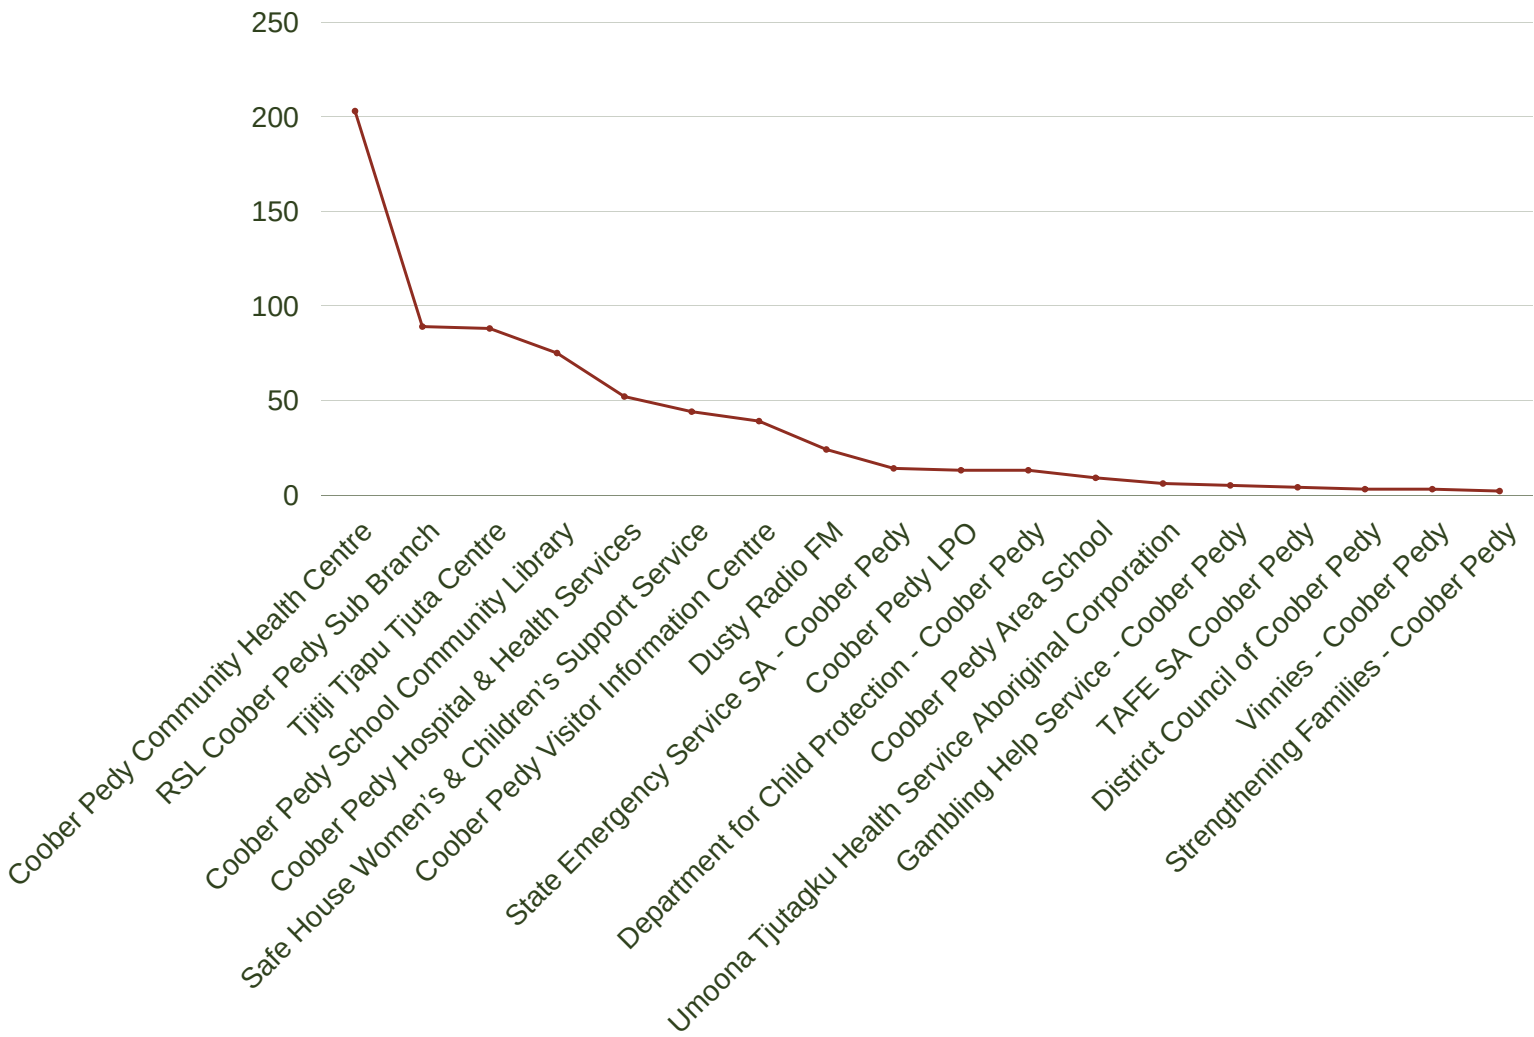

## WHAT ARE OUR COMMUNITY NEEDS?

686 SESSIONS 1 JULY 2021 - 30 JUNE 2022

### TOP 25 LANDING PAGES